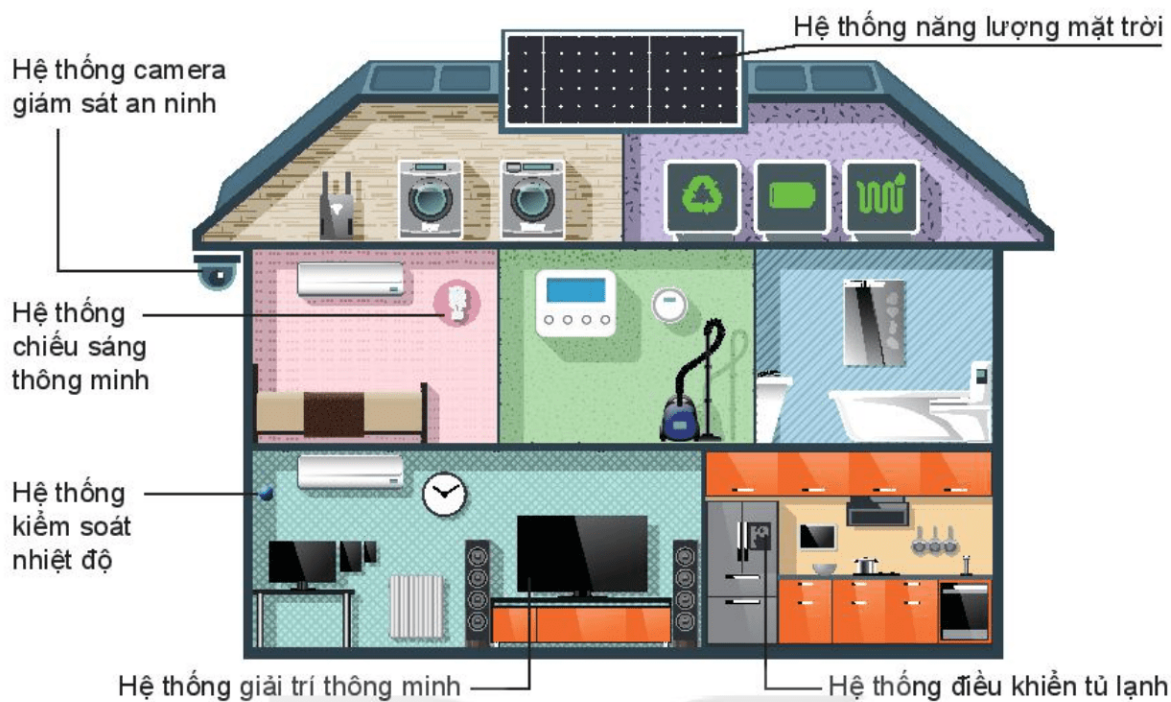

- Đèn đô thị

- CÁC CÔNG TRÌNH TIÊU BIỂU

HỆ THỐNG NHÀ THÔNG MINH

Hình 3.1. Một số hệ thống trong ngôi nhà thông minh

Bedroom
Smart books interact with the house's 3D and virtual reality system, bringing to life what you read.

Bathroom
Doctors will be able to give you virtual medical checks
Toilets will analyse waste for medical problems such as colon cancer.

Roof
Power collected through solar panels and stored in backup resources to power house and car.

Kitchen
Smart surfaces identify what's on them and have the ability to react accordingly - keeping coffee cups warm and iced tea cold.
Refrigerators will advise on recipes based on whats in stock and creates personal diets.